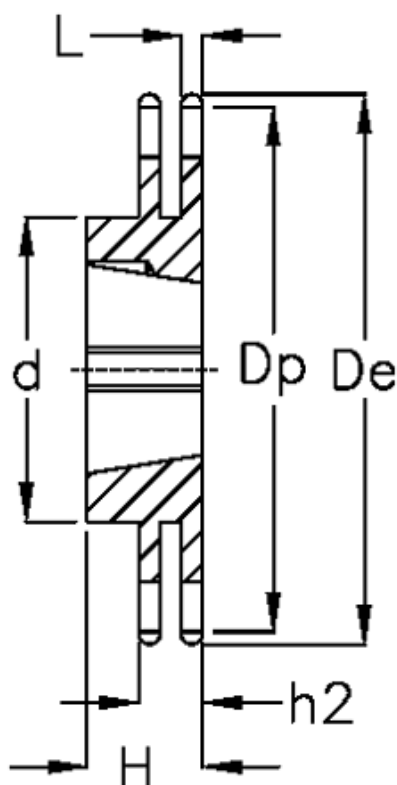

Article number: 616032007024

Description: Taperbored sprocket 12 B-2 Z=24 duplex
for bushing 2517

Measures

C	= 2	h2	= 30.3
d	= 108	Material	= Stål
De	= 153.9	Number of teeth	= 24
Dp	= 145.94		
For bush	= 2517		
For chain size	= 3/4" x 7/16"		
For chain type	= 12 B-2		
H	= 45		